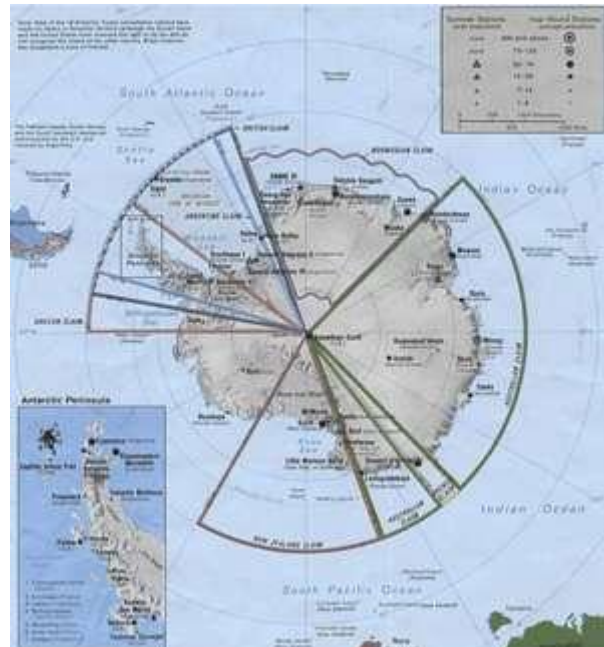

NEWS ANTARCTIC DX

IK1GPG

LU1ZV (ARG-04) ARMY EJERCITO ESPERANZA - Punta Foca, Esperanza Bay Aldo is active now.
QSL LU4DXU (Horacio E.Ledo, P.O.Box 22, 1640 Martinez, BA, Argentina)E-mail:
lu4dxu@hotmail.com WEB pages: <http://www.qsl.net/lu8adx/antartida/antartida.htm>

Last spots in the Packet Cluster:

CT1ILT	14289.0	LU1ZV	Esperanza Base via LU4DXU	2257	07	Aug	2003
EA3JL	7043.0	LU1ZV	OP.ALDO QSL VIA LU4DX	2144	09	Aug	2003
F5NZO	7055.0	LU1ZV	QSL LU4DXU ESPERENZA				
BASE	2159						
							11 Aug 2003
LU8VCC	3785.0	LU1ZV	Base Esperanza - Net				
Control	0037						
							13 Aug 2003
F5PFP	14300.0	LU1ZV	Esperanza.Antarctica				
							2037 17 Aug 2003
F5NZO	7048.0	LU1ZV					
							2209 23 Aug 2003
SP9P	7045.0	LU1ZV	base Esperanza				
							Antarctica 2233 25 Aug 2003
RA1ABC	14290.0	LU1ZV	ANTARCTICA				
							2100 30 Aug 2003

LU1ZG (ARG-06) ARMY GENERAL BELGRANO II - Nunatak Bertrab(Vashel Bay)Operator is active now.
QSL LU4DXU (Horacio E.Ledo, P.O.Box 22, 1640 Martinez, BA, Argentina)E-mail: lu4dxu@hotmail.com
WEB pages: <http://www.qsl.net/lu8adx/antartida/antartida.htm>

LU1ZD (ARG-08) ARMY GENERAL SAN MARTIN - Peninsula Palmer Operator is active now. QSL LU4DXU (Horacio E.Ledo, P.O.Box 22, 1640 Martinez, BA, Argentina) E-mail: lu4dxu@hotmail.com WEB pages: <http://www.qsl.net/lu8adx/antartida/antartida.htm>

Last spots in the Packet Cluster:

F5PFP	14300.0	LU1ZD	San Martin *DX NET*	1918	02	Aug	2003
DF6PW	14290.2	LU1ZD		1945	31	Aug	2003
DH5SDL	14290.2	LU1ZD		1449	01	Sep	2003